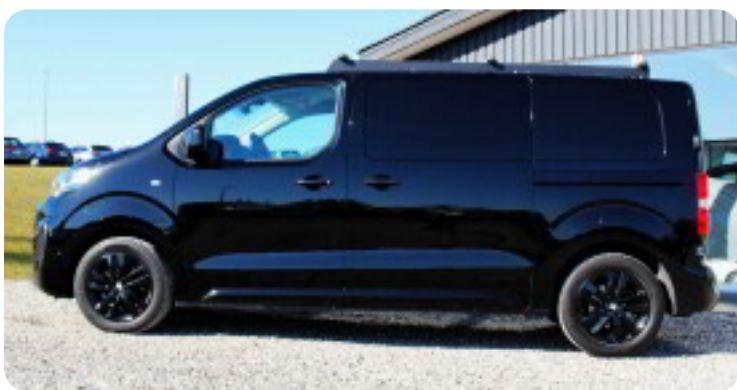

Billeder (18)

Se flere billeder på: benchmarkbiler.dk/biler/peugeot-expert-bluehdi-177-l2-sport-eat8-van-kbmyfjij5pz